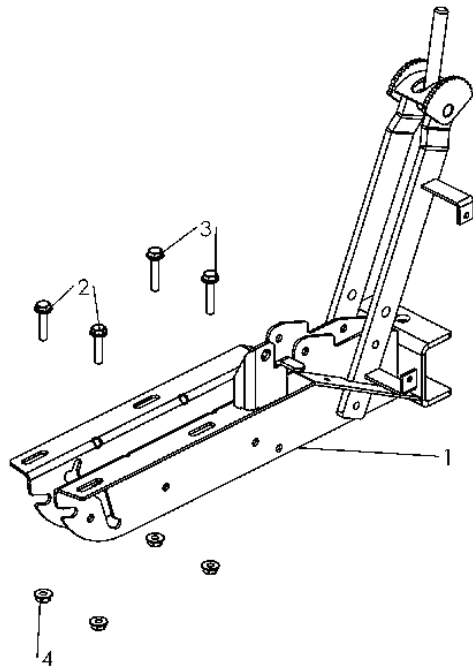

**RESERVDELSKATALOG**  
**: HUSQVARNA TF 435P**

Reservdelslista

---

# RESERVDELSLISTA

---

REF.	ART. NR	ARTIKELBESKRIVNING	ANMÄRKNING	KIT
1	580322101	RAM	FRAME GREY 627	1
2	544207301	SCREW	SCREW H 8X35 Z NOTCHED SHOULDER	2
3	519653413	SCREW	SCREW H M8X40 Z NOTCHED SHOULDER	2
4	519653430	MUTTER	NUT H M8 Z NOTCHED SHOULDER	4

3

---

REF.	ART. NR	ARTIKELBESKRIVNING	ANMÄRKNING	KIT
1	590171001	SKYDD	ADDITIONAL TINE GUARD ORANGE	2
2	590171101	SKYDD	TINE GUARD GREY 627	2
3	587995501	ETIKETT	STICKER SECURITY	1
4	590171201	DISTANSBRICKA	SPACER 8.2X14X41 Z	1
5	586721001	MUTTER	SCREW BDR HM8 SMOOTH BASE	1
6	732261601	MUTTER	BLOCKING NUT M 6	4
7	575361601	SCREW	SCREW H 8X55 Z NOTCHED SHOULDER	1
8	519653435	SCREW	SCREW HM 6X16 NOTCHED SHOULDER	4

REF.	ART. NR	ARTIKELBESKRIVNING	ANMÄRKNING	KIT
1	580321001	TRANSMISSION	BOLTED TRANSMISSION 8/37	1
2	580319001	REMSKIVA	TRANSMISSION PULLEY 0260	1
3	580321201	GEARBOX	GEAR BOX 2 FRONT SPEED 1 REVERSE SPEED	1
4	575361601	SCREW	SCREW H 8x55 Z DIN 6921 NOTCHED SHOULDER	3
5	586721001	MUTTER	SCREW BDR HM8 SMOOTH BASE	3
6	580316401	REM	BELT	1
7	580314801	DISTANSBRICKA	SPACER 14X6X18.4 Z	1
8	519653010	SCREW	SCREW CHC 6 X 50 Z	1
9	732261601	MUTTER	BLOC KING NUT M 6 Z	1
10	531008390	BRICKA	SPECIAL WASHER 6.3X19X2.5 Z	2
11	519653026	SCREW	SCREW CHC M6X35 Z	1
12	580314201	FLÄNSRING	RADIAL RETAINING RING 012	1
13	519653067	AXEL	PULLEY PIN SHAFT	1
14	580315601	REMSKIVA	DRIVE BELT ENGINE PULLEY DIAM. 55	1
15	544243901	REMSKIVA	ENGINE PULLEY DIAM. 55 BORE 19.06	1