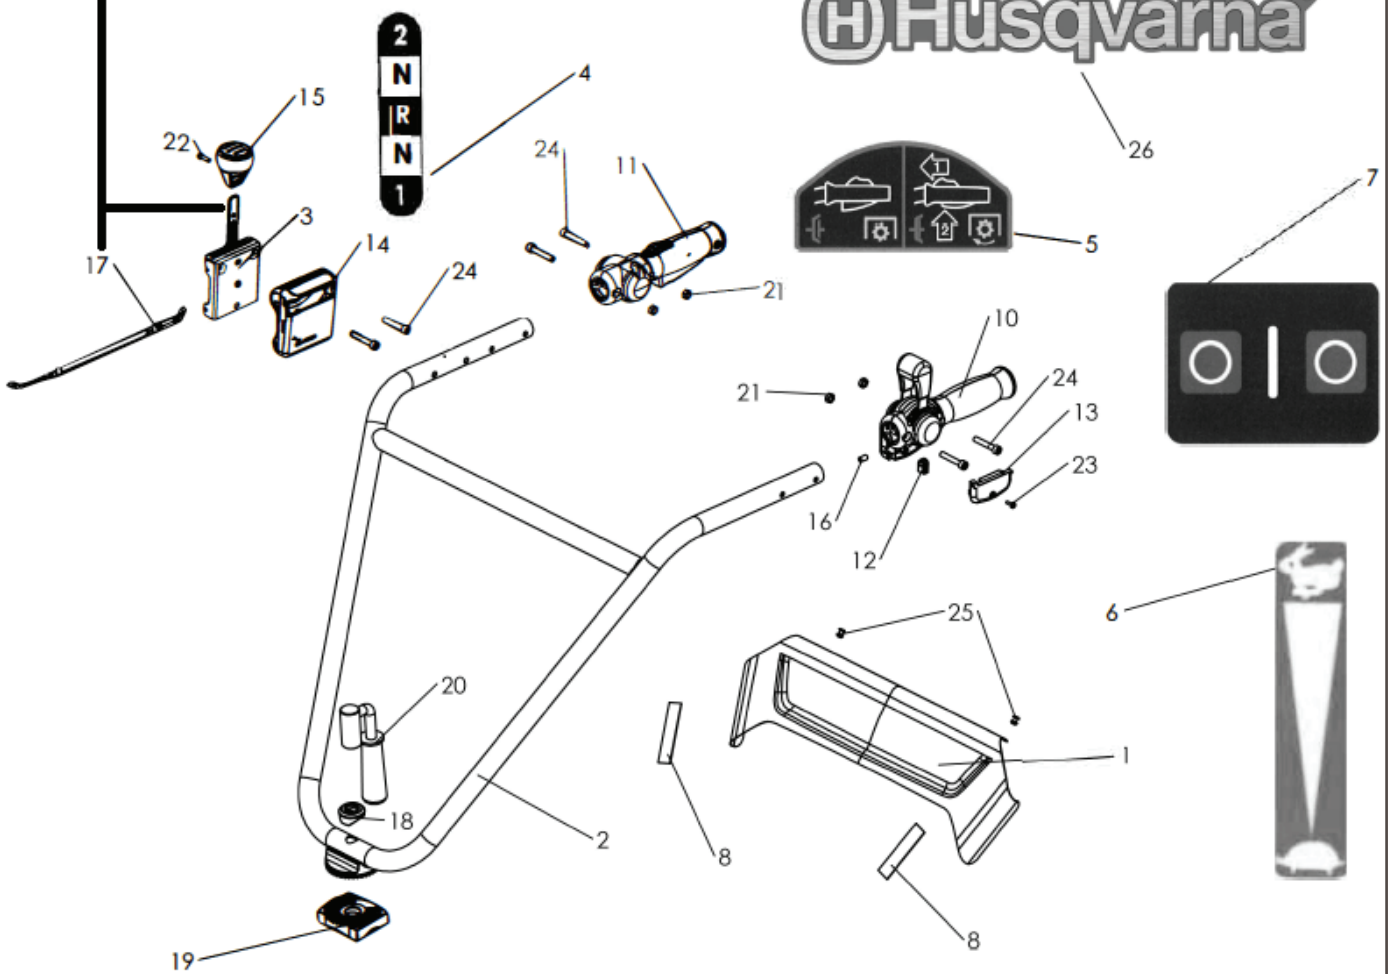

Speed lever box in models with serial number before 180330xxxx has been updated. If the speed cable does not fit, please order a new speed lever box.

Husqvarna

REF.	ART. NR	ARTIKELBESKRIVNING	ANMÄRKNING	KIT
1	590216101	PANEL	HANDLE PANEL ORANGE	1
2	590498201	STYRE	HANDLEBAR GREY 627	1
3	597375901	REGLAGE	GEAR LEVER CONTROL	1
4	580320301	DEKAL	SPEED LABEL 2+N+R+N+1	1
5	580320201	ETIKETT	DOUBLE ACTION CLUTCH LEVER STICKER	1
6	531008251	DEKAL	STICKER THROTTLE CONTROL	1
7	519653103	DEKAL	STICKER SWITCH ON/OFF	1
8	590216301	ETIKETT	FACES DOUBLE TAPED	2
9	519000113	HANDTAG	HAND SIDE GRIP DIAM. 25	1
10	590498301	REGLAGE	ORANGE THROTTLE PNEUMATIC CONTROL	1
11	590498401	REGLAGE	ORANGE CLUTCH PNEUMATIC CONTROL	1
12	531008246	STOPP	THROTTLE LEVER SLEEVE STOP	1
13	531008247	REGLAGE	THROTTLE LEVER ACCESS PANEL	1
14	580318801	KÅPA	GEAR CONTROL COYER	1
15	580318701	KNOPP	SPEED SELECTOR LEVER	1
16	519004168	VAJER	THROTTLE CABLE	1
17	597376001	KABEL	GEAR CABLE	1
18	580315201	DISTANSBRICKA	TIGHTENNING LEVER SPACER	1
19	519653415	DISTANSBRICKA	FILLER PIECE	1
20	531008237	HANDTAG	HANDLEBAR TIGHTENING LEVER GREY	1
21	732261601	MUTTER	BLOCKING NUT M 6	4
22	580313801	SCREW	SCREW PT WN 1412 KB 40X14	1
23	531008252	SCREW	SCREW PT K 35X12 WM 1452	1
24	519653026	SCREW	SCREW CHC M6X35 Z	6
25	590216201	NIT	RIVET 4X10	2
26	590171801	ETIKETT	STICKER HUSQVARNA	1