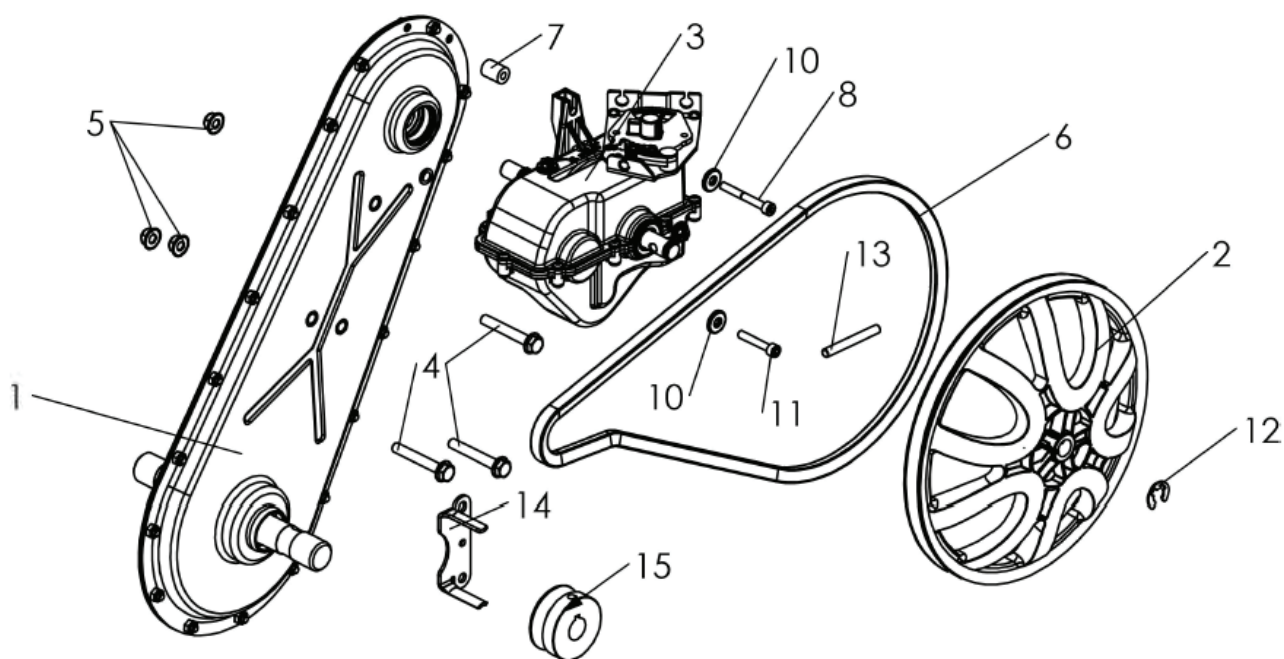

3

---

REF.	ART. NR	ARTIKELBESKRIVNING	ANMÄRKNING	KIT
1	590171001	SKYDD	ADDITIONAL TINE GUARD ORANGE	2
2	590171101	SKYDD	TINE GUARD GREY 627	2
3	587995501	ETIKETT	STICKER SECURITY	1
4	590171201	DISTANSBRICKA	SPACER 8.2X14X41 Z	1
5	586721001	MUTTER	SCREW BDR HM8 SMOOTH BASE	1
6	732261601	MUTTER	BLOCKING NUT M 6	4
7	575361601	SCREW	SCREW H 8X55 Z NOTCHED SHOULDER	1
8	519653435	SCREW	SCREW HM 6X16 NOTCHED SHOULDER	4

REF.	ART. NR	ARTIKELBESKRIVNING	ANMÄRKNING	KIT
1	580321001	TRANSMISSION	BOLTED TRANSMISSION 8/37	1
2	580319001	REMSKIVA	TRANSMISSION PULLEY 0260	1
3	580321201	GEARBOX	GEAR BOX 2 FRONT SPEED 1 REVERSE SPEED	1
4	575361601	SCREW	SCREW H 8x55 Z DIN 6921 NOTCHED SHOULDER	3
5	586721001	MUTTER	SCREW BDR HM8 SMOOTH BASE	3
6	580316401	REM	BELT	1
7	580314801	DISTANSBRICKA	SPACER 14X6X18.4 Z	1
8	519653010	SCREW	SCREW CHC 6 X 50 Z	1
9	732261601	MUTTER	BLOC KING NUT M 6 Z	1
10	531008390	BRICKA	SPECIAL WASHER 6.3X19X2.5 Z	2
11	519653026	SCREW	SCREW CHC M6X35 Z	1
12	580314201	FLÄNSRING	RADIAL RETAINING RING 012	1
13	519653067	AXEL	PULLEY PIN SHAFT	1
14	580315601	REMSKIVA	DRIVE BELT ENGINE PULLEY DIAM. 55	1
15	544243901	REMSKIVA	ENGINE PULLEY DIAM. 55 BORE 19.06	1