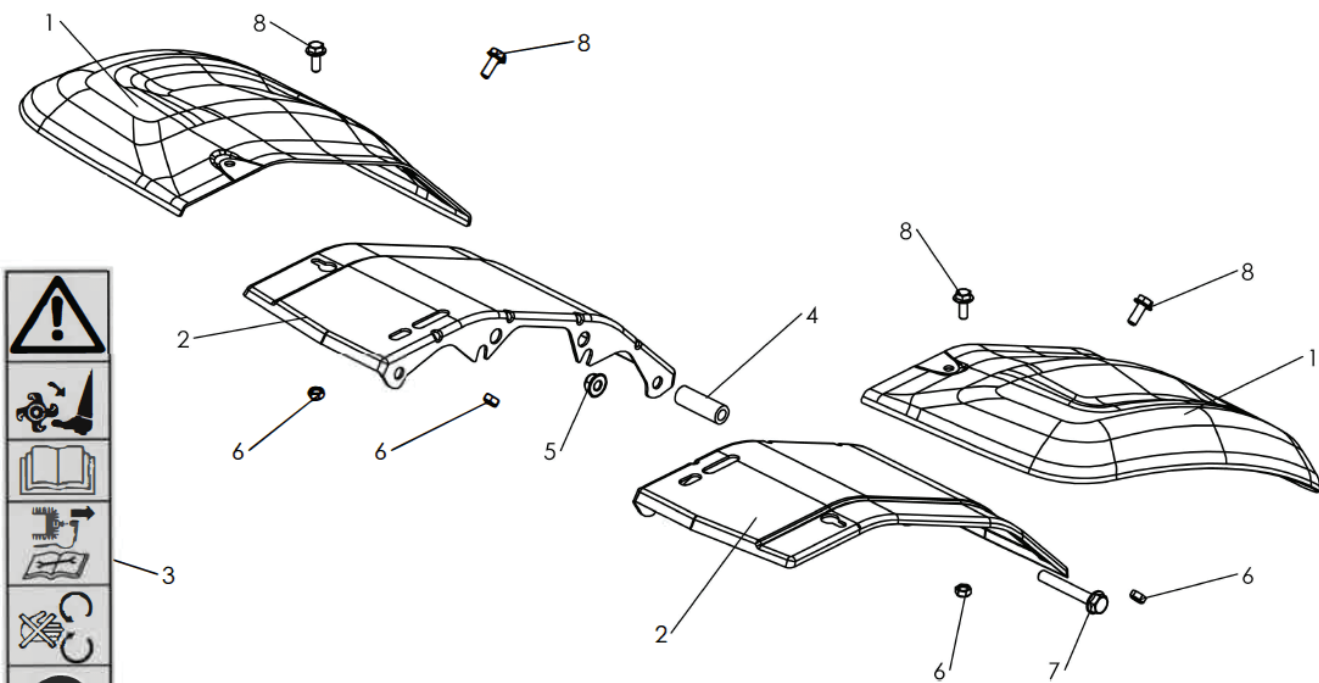

3

---

REF.	ART. NR	ARTIKELBESKRIVNING	ANMÄRKNING	KIT
1	590171001	SKYDD	ADDITIONAL TINE GUARD ORANGE	2
2	590171101	SKYDD	TINE GUARD GREY 627	2
3	587995501	ETIKETT	STICKER SECURITY	1
4	590171201	DISTANSBRICKA	SPACER 8.2X14X41 Z	1
5	586721001	MUTTER	SCREW BDR HM8 SMOOTH BASE	1
6	732261601	MUTTER	BLOCKING NUT M 6	4
7	575361601	SCREW	SCREW H 8X55 Z NOTCHED SHOULDER	1
8	519653435	SCREW	SCREW HM 6X16 NOTCHED SHOULDER	4