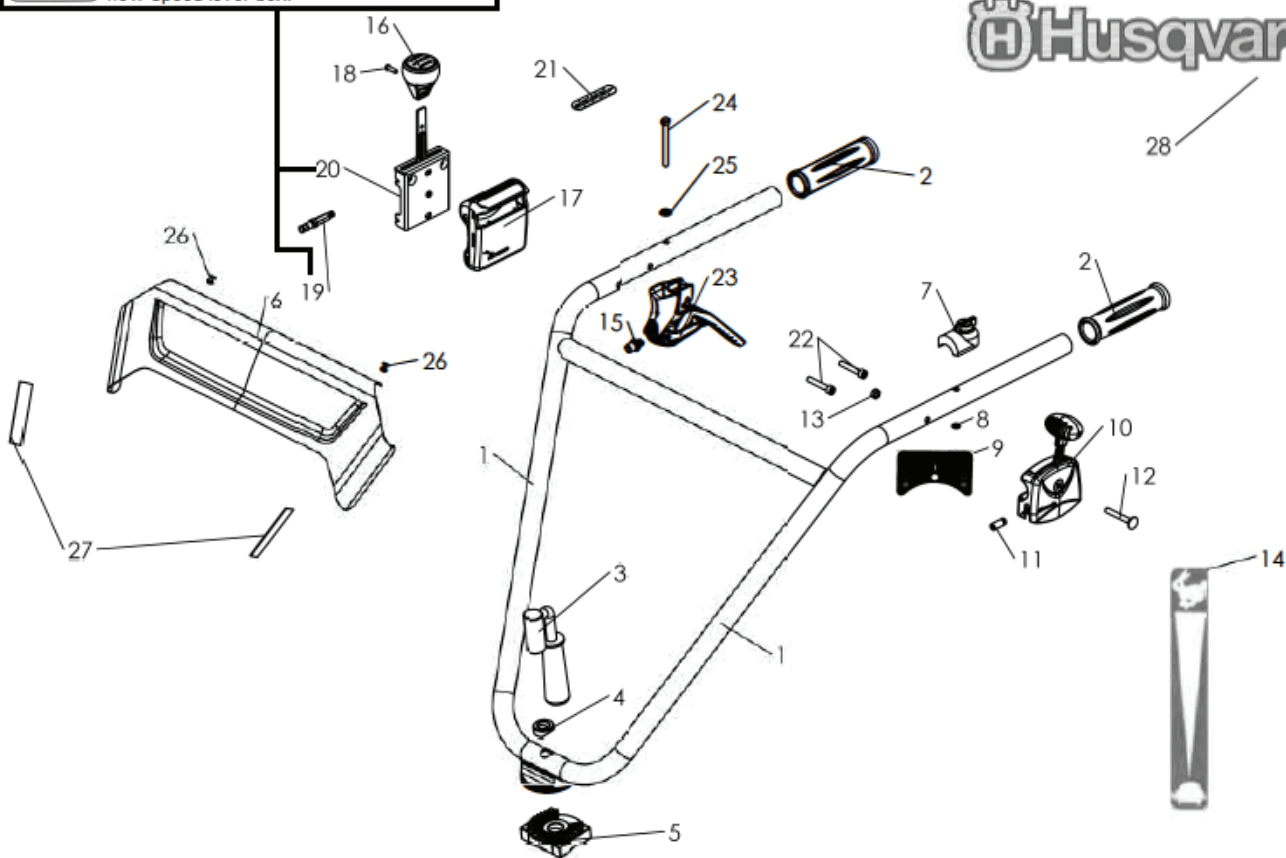

Speed lever box in models with serial number before 180330xxxx has been updated. If the speed cable does not fit, please order a new speed lever box.

REF.	ART. NR	ARTIKELBESKRIVNING	ANMÄRKNING	KIT
1	590362001	STYRE	HANDLEBAR GREY 627	1
2	519000113	HANDTAG	HAND SIDE GRIP 025	2
3	531008237	HANDTAG	HANDLEBAR TIGHTENING LEVER GREY	1
4	519653414	DISTANSBRICKA	TIGHTENING LEVER SPACER	1
5	519653415	DISTANSBRICKA	FILLER PIECE	1
6	590216101	PANEL	HANDLE PANEL ORANGE	1
7	531008558	STOPPKONTAKT	SWITCH ENGINE CUT-OFF	1
8	531008539	BRICKA	WASHER M 3.2X10X1 Z	1
9	501963701	DEKAL	STICKER SWITCH ON-OFF	1
10	577453001	GASHÄVARM	THROTTLE LEVER	1
11	577525001	GASVAJER	THROTTLE CABLE	1
12	577453801	SCREW	SCREW TRCC 6X45 Z	1
13	732261601	MUTTER	BLOCKING NUT M 6 Z	1
14	531008251	DEKAL	STICKER THROTTLE CONTROL	1
15	577463701	KABEL	CLUTCH CABLE	1
16	580318701	KNOPP	SPEED SELECTOR LEVER	1
17	580318801	KÅPA	GEAR CONTROL COVER	1
18	580313801	SCREW	SCREW PT WN 1412 KB 40X14	1
19	597376001	KABEL	GEAR CABLE	1
20	597375901	REGLAGE	GEAR LEVER CONTROL	1
21	580320301	DEKAL	SPEED LABEL 2+N+R+N+1	1
22	519653026	SCREW	SCREW CHC M6X35 Z	2
23	577463601	HÄVARM	HANDLEVER	1
24	519653113	SCREW	SCREW H 6X60 Z	1
25	531009403	BRICKA	CONTACT WASHER 6	1
26	590216201	NIT	RIVET 4X10	2
27	590216301	ETIKETT	FACES DOUBLE TAPED	2
28	590171801	ETIKETT	STICKER HUSQVARNA	1