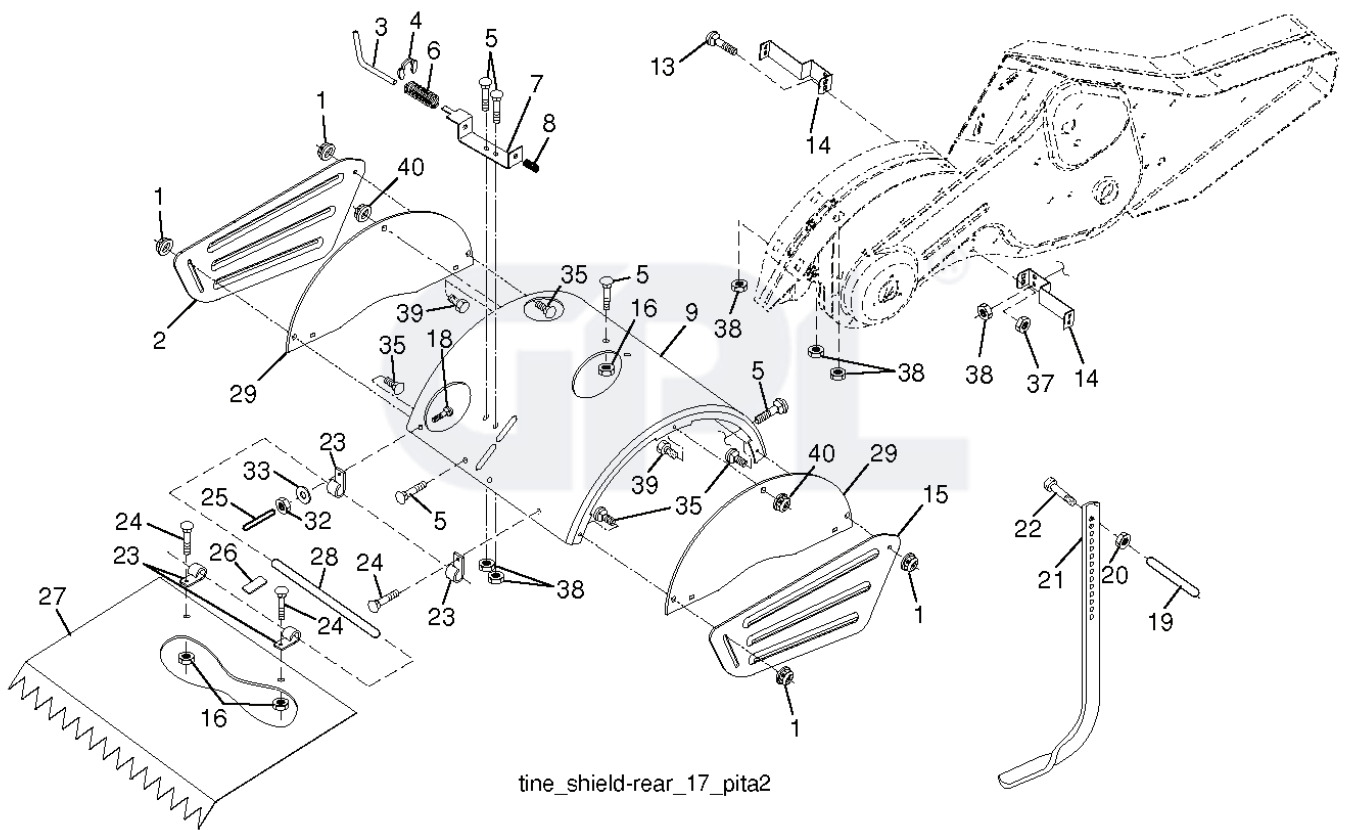

tine_shield-rear_17_pita2

REF.	PART NO.	DESCRIPTION	REMARK	QTY.	KIT
1	532155377	NUT		1	
2	532442869	SHIELD		1	
3	532008393	PIN		1	
4	812000035	CLIP		1	
5	532180847	BOLT		1	
6	532008394	SPRING		1	
7	581850801	BRACKET		1	
8	532109230	SPRING		1	
9	532442858	SHIELD		1	
13	872110510	BOLT		1	
14	581813501	BRACKET		1	
15	532442870	SHIELD		1	
16	873900400	NUT		1	
18	872040410	BOLT		1	
19	532102701	SLEEVE		1	
20	873220600	NUT		1	
21	532125000	ROD		1	
22	874930632	BOLT		1	
23	532004440	HINGE		1	
24	872140404	BOLT		1	
25	532124717	HUB CAP		1	
26	532109227	PAD		1	
27	532442871	SHIELD		1	
28	532120588	SHAFT		1	
29	581812705	SHIELD		1	
32	873220400	NUT		1	
33	810040400	WASHER		1	
35	872110505	BOLT		1	
37	873800500	LOCK NUT		1	
38	873510500	NUT		1	
39	532438867	SCREW		1	
40	532181156	NUT		1