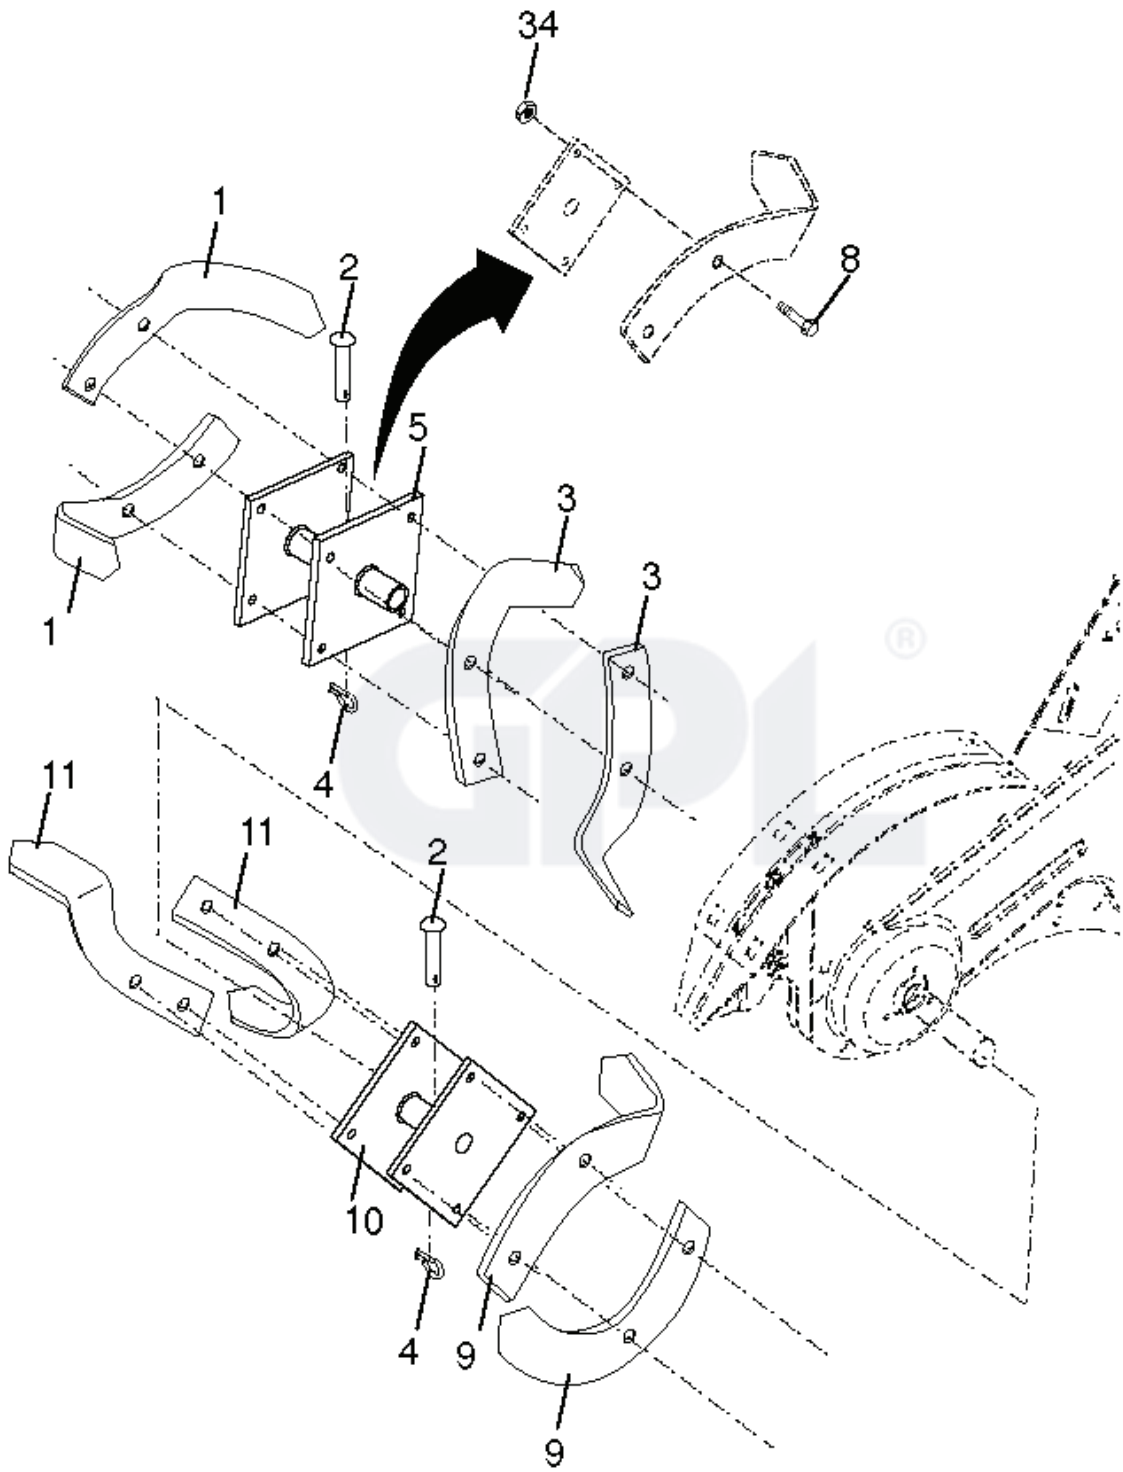

---

REF.	PART NO.	DESCRIPTION	REMARK	QTY.	KIT
4	532159877	DECAL		1	
5	532102180	DECAL		1	
8	532176557	DECAL		1	
9	532175437	CONTROL THROTTLE		1	

GPL®

handle\_assy\_107

---

REF.	PART NO.	DESCRIPTION	REMARK	QTY.	KIT
1	532189482	CONTROL		1	
2	532427643	GRIP		1	
6	532446075	CONTROL PANEL		1	
10	532008206	TURNING KNOB		1	
11	532124788	RETAINER RING		1	
12	532081328	BOLT		1	
13	581851201	HANDLE		1	
14	532109313	GROMMET		1	
15	532138400	ROD		1	
16	872110608	BOLT		1	
17	532109229	COVER		1	
18	873680600	NUT		1	
19	819131611	WASHER		1	
20	532109228	LEVER		1	
21	581969401	HANDLE ASSY		1	
27	873900400	NUT		1	
31	532150696	BOLT		1	
42	532416358	SCREW		1	
43	532438795	CABLE		1	
44	532438782	CONTROL		1	
45	532421756	SCREW		1	

tine\_ipb\_99\_2\_r1

---

REF.	PART NO.	DESCRIPTION	REMARK	QTY.	KIT
1	532004459	CUTTER	LH	1	
2	532132673	PIN		1	
3	532006554	BLADE	LH	1	
4	532124660	CIRCLIP		1	
5	581853001	HUB ASSY	LH	1	
8	874610616	BOLT		1	
9	532004460	CUTTER	RH	1	
10	581813701	HUB ASSY	RH	1	
11	532006555	BLADE	RH	1	
34	873540600	NUT		1	