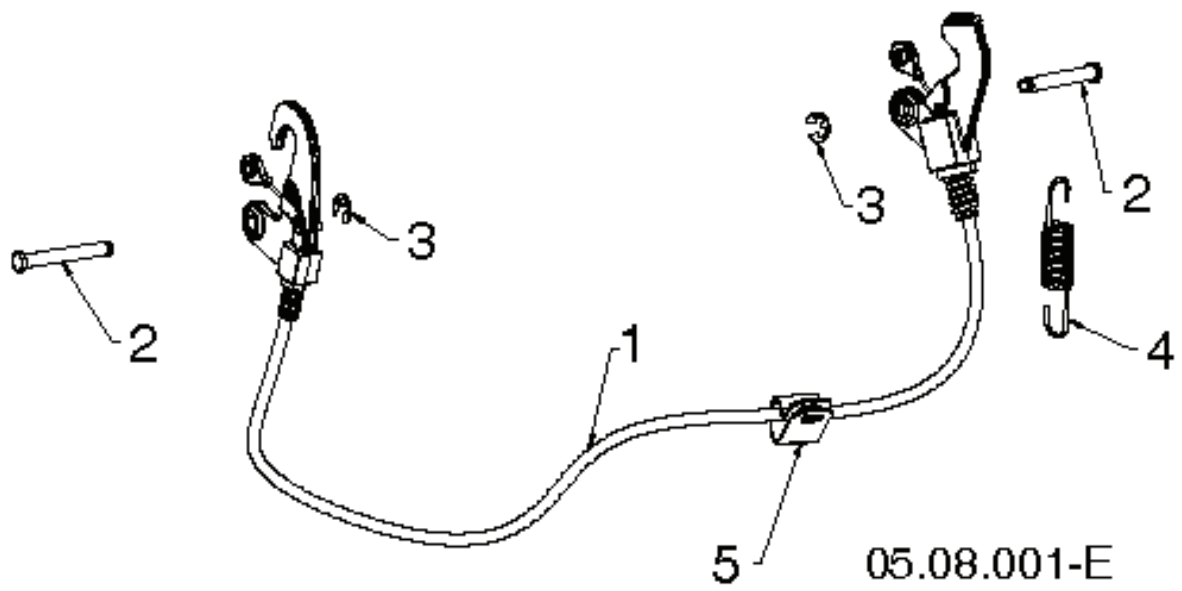

05.08.001-E

REF.	ART. NR	ARTIKELBESKRIVNING	ANMÄRKNING	KIT
1	593853401	KABEL		1
2	532431762	PENNOR		1
3	812000014	FLÄNSRING		1
4	581151201	FJÄDER		1
5	532197991	KLÄMMA		1