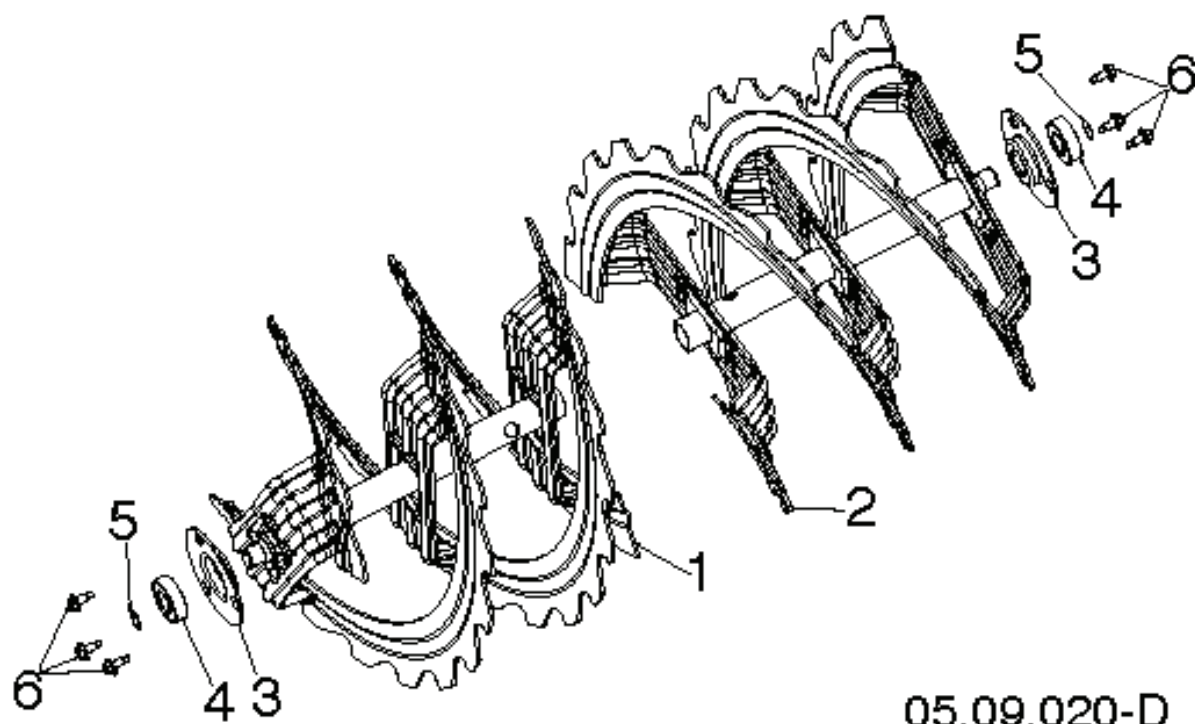

05.09.020-D

REF.	ART. NR	ARTIKELBESKRIVNING	ANMÄRKNING	KIT
1	581970503	INMATARSKRUV	RH	1
2	581970603	INMATARSKRUV	LH	1
3	532434010	STÖD		1
4	532437622	LAGER		1
5	812000028	KLÄMMA		1
6	817670412	SCREW		1