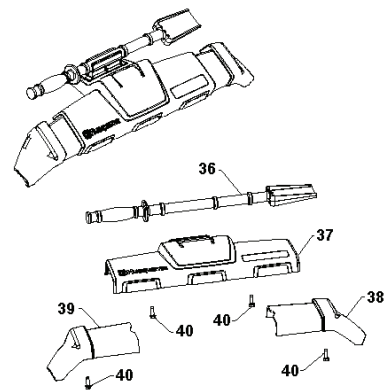

REF.	ART. NR	ARTIKELBESKRIVNING	ANMÄRKNING	KIT
1	582867701	GEARBOX		1
2	596920101	FLÅKTHJUL		1
3	593042802	UTKASTARRÖR		1
4	588077502	BULT		1
5	595086601	MUTTER		1
6	585691301	MUTTER		1
7	585691201	BULT		1
8	532198791	KULLAGER		1
9	585109004	STÖD		1
10	585691301	MUTTER		1
11	585832001	BULT		1
12	872110510	BULT		1
18	588610238	HUS KPL		1
19	585048402	PLATTA		1
20	596039401	BULT	BOLT CARRIAGE 5/16-18 X .625	1
21	532155377	MUTTER		1
22	581970303	INMATARSKRUV		1
23	581970403	INMATARSKRUV		1
24	580855501	LAGERSTÖD		1
25	532437622	LAGER		1
26	812000028	KLÄMMA		1
27	817670412	SCREW		1
28	532407834	HASPLÅT		1
29	585691701	BULT		1
30	585691301	MUTTER		1
36	532192199	VERKTYG		1
37	586414802	TRIM		1
38	586330302	TRIM		1
39	586330402	TRIM		1
40	817060410	SCREW		1