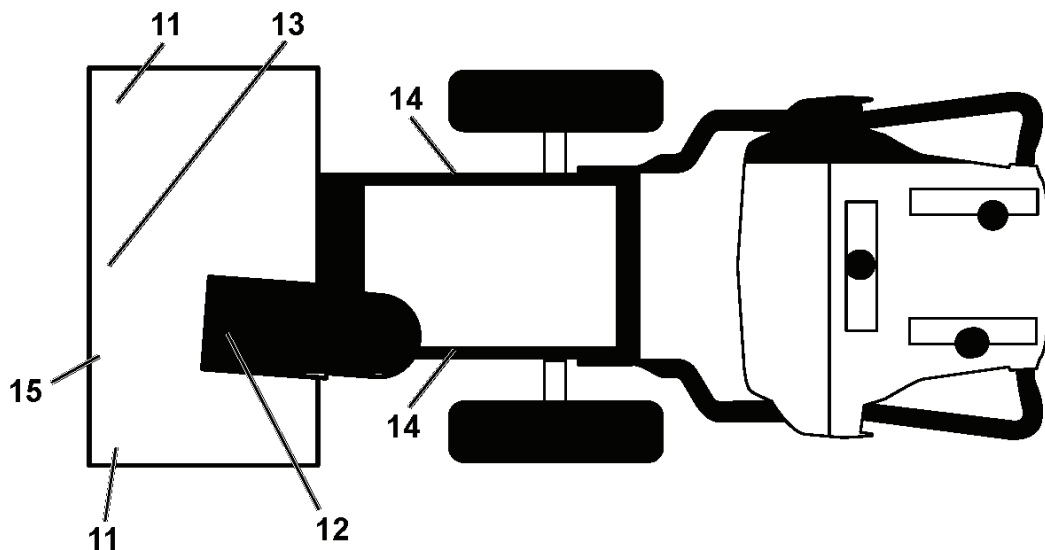

Engine Control Unit Unité De Contrôle Du Moteur	5 A
Starter Solenoid Solenóide Du Démarreur	20 A
Light and Heated Grip Poignée Légère et Chauffée	5 A
Spare Fuse Fusible De Rechange	5 A

REPLACEMENT PARTS	
Description	Part Number
Impeller Belt	589262602
Drive Belt	589290601
Shear Bolt	588077501 (bolt) & 73800400 (1/4-20 nut)
Spark Plug	F6RTC (.027" Gap)
Oil	5W-30

Call 1-800-849-1297 for technical help, to find a dealer/servicer near you or order parts to be sent directly to your home.

Use of genuine Husqvarna parts helps ensure that your Snow Thrower operates safely and correctly. Remember to request only genuine Husqvarna parts from your local dealer/retailer/parts distributor!
www.husqvarna.com