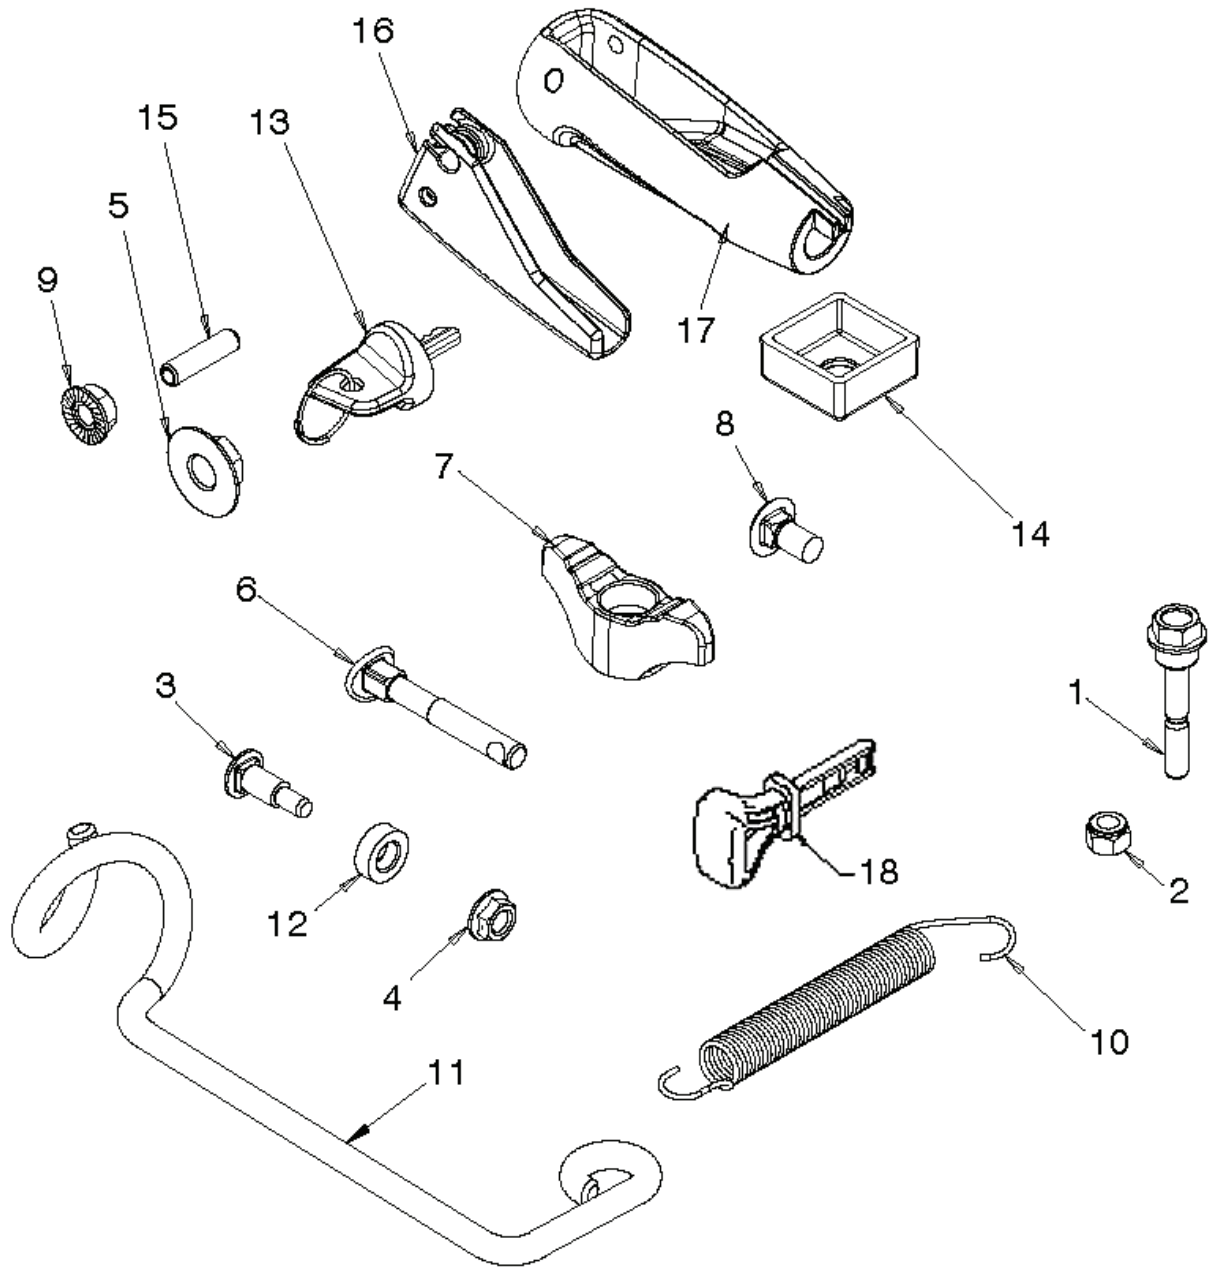

REF.	ART. NR	ARTIKELBESKRIVNING	ANMÄRKNING	KIT
1	588077502	BULT		1
2	595086601	MUTTER		1
3	501417301	BULT		1
4	585691401	MUTTER		1
5	585691001	MUTTER		1
6	588059901	BULT		1
7	532191938	KNOPP		1
8	585832001	BULT		1
9	873970500	MUTTER		1
10	532184505	FJÄDER		1
11	581897301	STÖD	For 96193010300	1
11	596976801	STÖD	For 96193013001	1
12	501417401	BRICKA		1
13	591070601	TANGENT		1
14	591087401	HÅLLARE		1
15	532184205	TAPP		1
16	589796001	HÄVARM		1
17	589801101	KNOPP		1
18	532443059	SATS		1