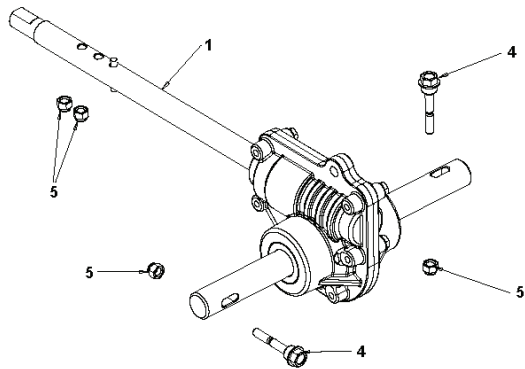

REF.	ART. NR	ARTIKELBESKRIVNING	ANMÄRKNING	KIT
1	582867701	GEARBOX		1
2	596920101	FLÅKTHJUL		1
3	593042802	UTKASTARRÖR		1
4	588077502	BULT		1
5	595086601	MUTTER		1
6	585691301	MUTTER		1
7	585691201	BULT		1
8	532198791	KULLAGER		1
9	585109004	STÖD		1
10	585691301	MUTTER		1
11	585832001	BULT		1
12	872110510	BULT		1
18	588610238	HUS KPL		1
19	585048402	PLATTA		1
20	596039401	BULT	BOLT CARRIAGE 5/16-18 X .625	1
21	532155377	MUTTER		1
22	581970303	INMATARSKRUV		1
23	581970403	INMATARSKRUV		1
24	580855501	LAGERSTÖD		1
25	532437622	LAGER		1
26	812000028	KLÄMMA		1
27	817670412	SCREW		1
28	532407834	HASPLÅT		1
29	585691701	BULT		1
30	585691301	MUTTER		1
36	532192199	VERKTYG		1
37	586414802	TRIM		1
38	586330302	TRIM		1
39	586330402	TRIM		1
40	817060410	SCREW		1