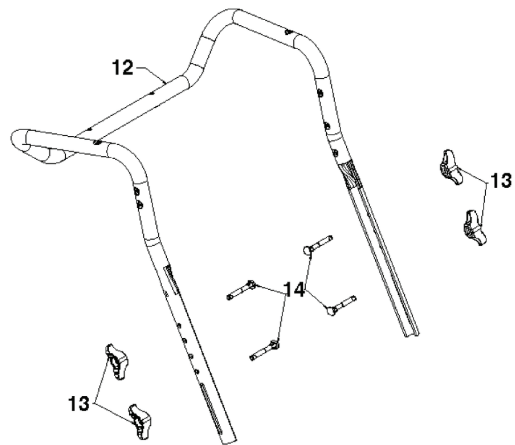

REF.	ART. NR	ARTIKELBESKRIVNING	ANMÄRKNING	KIT
1	589264502	STÖD		1
2	817000510	BULT		1
3	582917901	STUD		1
4	589875702	HANDTAG		1
5	590942802	KÅPA		1
6	597656701	STUD		1
7	501067101	BULT		1
8	596039201	LOCK NUT		1
9	594940601	KNOPP		1
10	585989301	STÖTFÅNGARE		1
11	595517901	SCREW		1
12	588160803	HANDTAG		1
13	532191938	KNOPP		1
14	588059901	BULT		1