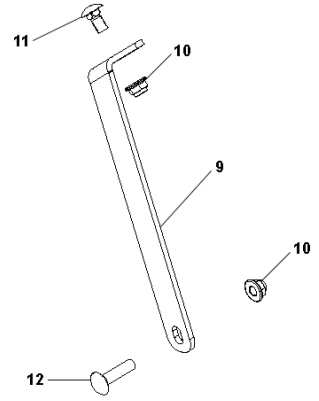

REF.	ART. NR	ARTIKELBESKRIVNING	ANMÄRKNING	KIT
1	582867701	GEARBOX		1
2	596920101	FLÅKTHJUL		1
3	593042802	UTKASTARRÖR		1
4	588077502	BULT		1
5	595086601	MUTTER		1
6	585691301	MUTTER		1
7	585691201	BULT		1
8	532198791	KULLAGER		1
9	585109004	STÖD		1
10	585691301	MUTTER		1
11	585832001	BULT		1
12	872110510	BULT		1
18	588610238	HUS KPL		1
19	585048402	PLATTA		1
20	596039401	BULT	BOLT CARRIAGE 5/16-18 X .625	1
21	532155377	MUTTER		1
22	581970303	INMATARSKRUV		1
23	581970403	INMATARSKRUV		1
24	580855501	LAGERSTÖD		1
25	532437622	LAGER		1
26	812000028	KLÄMMA		1
27	817670412	SCREW		1
28	532407834	HASPLÅT		1
29	585691701	BULT		1
30	585691301	MUTTER		1
36	532192199	VERKTYG		1
37	586414802	TRIM		1
38	586330302	TRIM		1
39	586330402	TRIM		1
40	817060410	SCREW		1