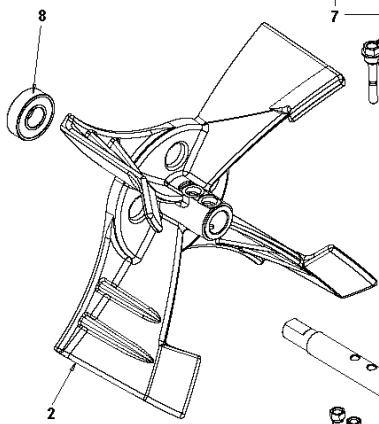

REF.	ART. NR	ARTIKELBESKRIVNING	ANMÄRKNING	KIT
1	582867701	GEARBOX		1
2	596920101	FLÅKTHJUL		1
3	593042802	UTKASTARRÖR		1
4	588077502	BULT		1
5	595086601	MUTTER		1
6	585691301	MUTTER		1
7	585691201	BULT		1
8	532198791	KULLAGER		1
9	585109004	STÖD		1
10	585691301	MUTTER		1
11	585832001	BULT		1
12	872110510	BULT		1
18	588610238	HUS KPL		1
19	585048402	PLATTA		1
20	596039401	BULT	BOLT CARRIAGE 5/16-18 X .625	1
21	532155377	MUTTER		1
22	581970303	INMATARSKRUV		1
23	581970403	INMATARSKRUV		1
24	580855501	LAGERSTÖD		1
25	532437622	LAGER		1
26	812000028	KLÄMMA		1
27	817670412	SCREW		1
28	532407834	HASPLÅT		1
29	585691701	BULT		1
30	585691301	MUTTER		1
36	532192199	VERKTYG		1
37	586414802	TRIM		1
38	586330302	TRIM		1
39	586330402	TRIM		1
40	817060410	SCREW		1