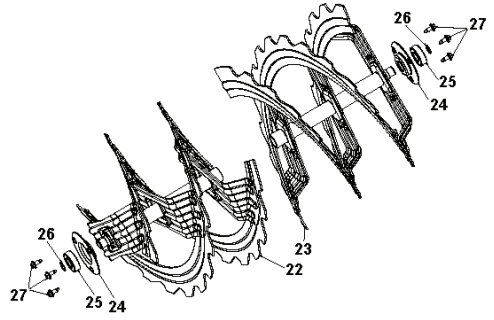

REF.	ART. NR	ARTIKELBESKRIVNING	ANMÄRKNING	KIT
1	582867701	GEARBOX		1
2	596920101	FLÅKTHJUL		1
3	593042802	UTKASTARRÖR		1
4	588077502	BULT		1
5	595086601	MUTTER		1
6	585691301	MUTTER		1
7	585691201	BULT		1
8	532198791	KULLAGER		1
9	585109004	STÖD		1
10	585691301	MUTTER		1
11	585832001	BULT		1
12	872110510	BULT		1
18	588610238	HUS KPL		1
19	585048402	PLATTA		1
20	596039401	BULT	BOLT CARRIAGE 5/16-18 X .625	1
21	532155377	MUTTER		1
22	581970303	INMATARSKRUV		1
23	581970403	INMATARSKRUV		1
24	580855501	LAGERSTÖD		1
25	532437622	LAGER		1
26	812000028	KLÄMMA		1
27	817670412	SCREW		1
28	532407834	HASPLÅT		1
29	585691701	BULT		1
30	585691301	MUTTER		1
36	532192199	VERKTYG		1
37	586414802	TRIM		1
38	586330302	TRIM		1
39	586330402	TRIM		1
40	817060410	SCREW		1