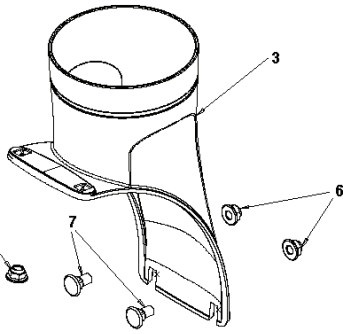

REF.	ART. NR	ARTIKELBESKRIVNING	ANMÄRKNING	KIT
1	582867701	GEARBOX		1
2	596920101	FLÅKTHJUL		1
3	593042802	UTKASTARRÖR		1
4	588077502	BULT		1
5	595086601	MUTTER		1
6	585691301	MUTTER		1
7	585691201	BULT		1
8	532198791	KULLAGER		1
9	585109004	STÖD		1
10	585691301	MUTTER		1
11	585832001	BULT		1
12	872110510	BULT		1
18	588610238	HUS KPL		1
19	585048402	PLATTA		1
20	596039401	BULT	BOLT CARRIAGE 5/16-18 X .625	1
21	532155377	MUTTER		1
22	581970303	INMATARSKRUV		1
23	581970403	INMATARSKRUV		1
24	580855501	LAGERSTÖD		1
25	532437622	LAGER		1
26	812000028	KLÄMMA		1
27	817670412	SCREW		1
28	532407834	HASPLÅT		1
29	585691701	BULT		1
30	585691301	MUTTER		1
36	532192199	VERKTYG		1
37	586414802	TRIM		1
38	586330302	TRIM		1
39	586330402	TRIM		1
40	817060410	SCREW		1