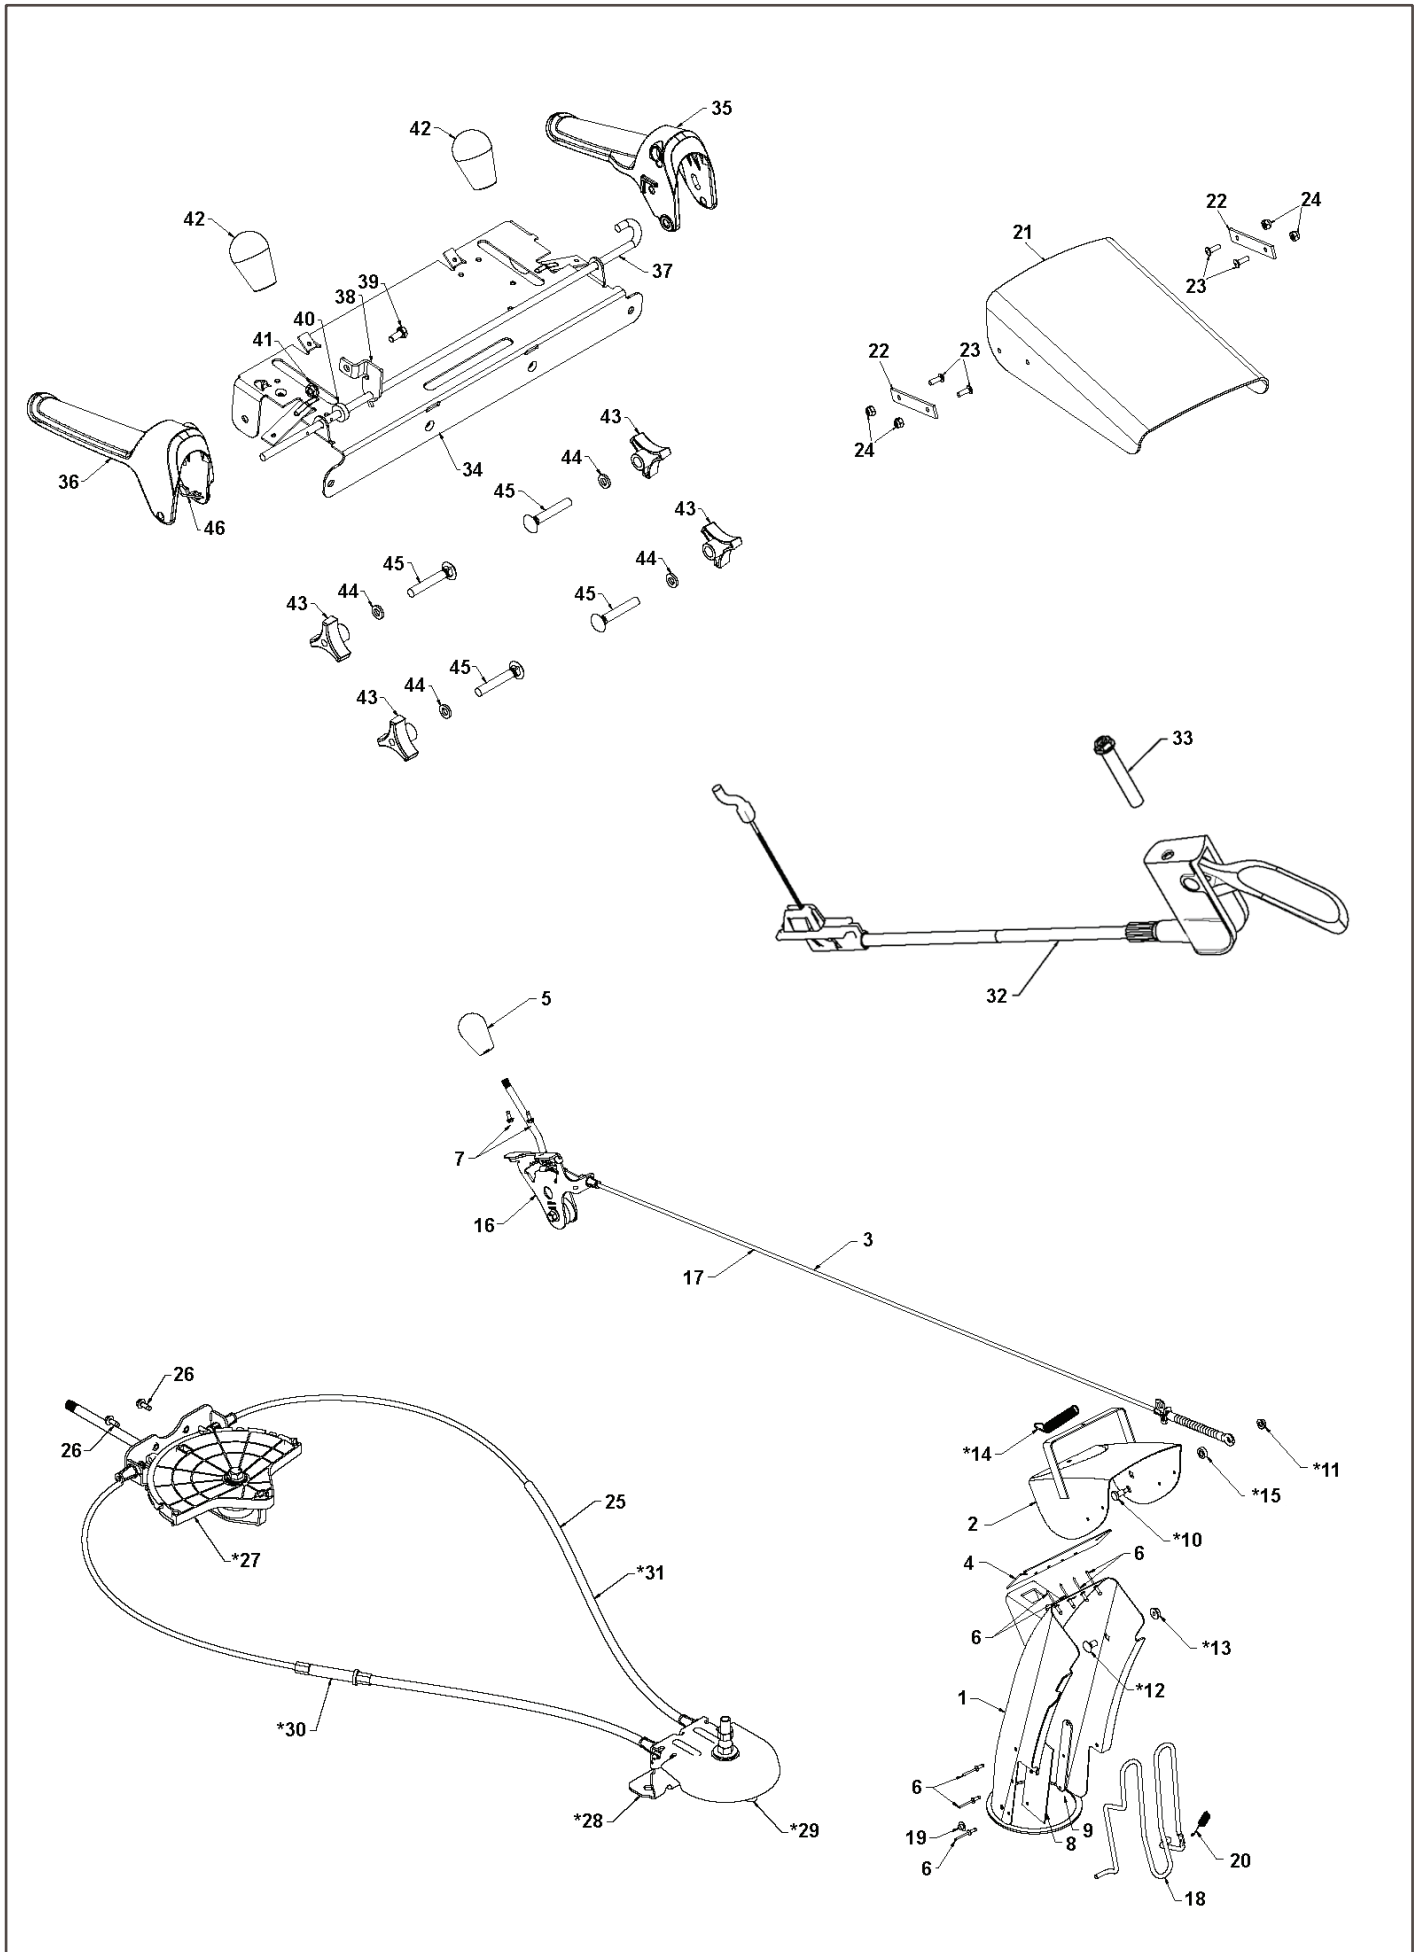

REF.	ART. NR	ARTIKELBESKRIVNING	ANMÄRKNING	KIT
1	532444041	UTKASTARRÖR KPL	For 96193009201. 96191008300	1
1	588077802	UTKASTARRÖR KPL	For all EXCEPT 96193009201. 96191008300, INCLUDES KEY NOS. 1,2,4,6,8,9	1
2	532184113	DEFLEKTOR	For 96193009201. 96191008300	1
2	900000002	DUMMY PART	For all EXCEPT 96193009201. 96191008300, DEFLECTOR	1
3	587030801	REGLAGE		1
4	900000002	DUMMY PART	For all EXCEPT 96193009201. 96191008300, DEFLECTOR	1
4	532420325	SEAL	For 96193009201. 96191008300	1
5	580673201	KNOPP		1
6	900000002	DUMMY PART	For all EXCEPT 96193009201. 96191008300, DEFLECTOR	1
6	532128415	NIT	For 96193009201. 96191008300	1
7	817541008	SCREW		1
8	900000002	DUMMY PART	For all EXCEPT 96193009201. 96191008300, DEFLECTOR	1
8	532430324	SKÄRM	For 96193009201. 96191008300	1
9	900000002	DUMMY PART	For all EXCEPT 96193009201. 96191008300, DEFLECTOR	1
9	532421728	FÄSTE	For 96193009201. 96191008300	1
10	501417301	BULT	For 96191008302. 96193009203. 96191008303. 96193009204, INCLUDED IN BAG OF PARTS	1
10	532179829	BULT	For 96193009201. 96191008300. 96193009202. 96191008301	1
11	532191730	MUTTER	For 96191008302. 96193009203. 96191008303. 96193009204, INCLUDED IN BAG OF PARTS	1
12	872250505	BULT	. For 96191008302. 96193009203. 96191008303. 96193009204, INCLUDED IN BAG OF PARTS	1
12	585832001	BULT	For 96191008302. 96193009203. 96191008303. 96193009204, INCLUDED IN BAG OF PARTS	1
13	873970500	MUTTER	For all EXCEPT 96193009201. 96191008300. 96193009202, INCLUDED IN BAG OF PARTS	1
13	532751153	MUTTER	For 96193009201. 96191008300. 96193009202	1
14	532184505	FJÄDER	For 96191008302. 96193009203. 96191008303. 96193009204, INCLUDED IN BAG OF PARTS	1
15	501417401	BRICKA	For 96191008302. 96193009203. 96191008303. 96193009204, INCLUDED IN BAG OF PARTS	1
16	532420679	MANÖVERDON	SERVICE PART	1
17	587133101	KABEL	SERVICE PART	1
18	532435582	SKYDD	For 96191008300. 96191008301. 96191008302. 96191008303	1