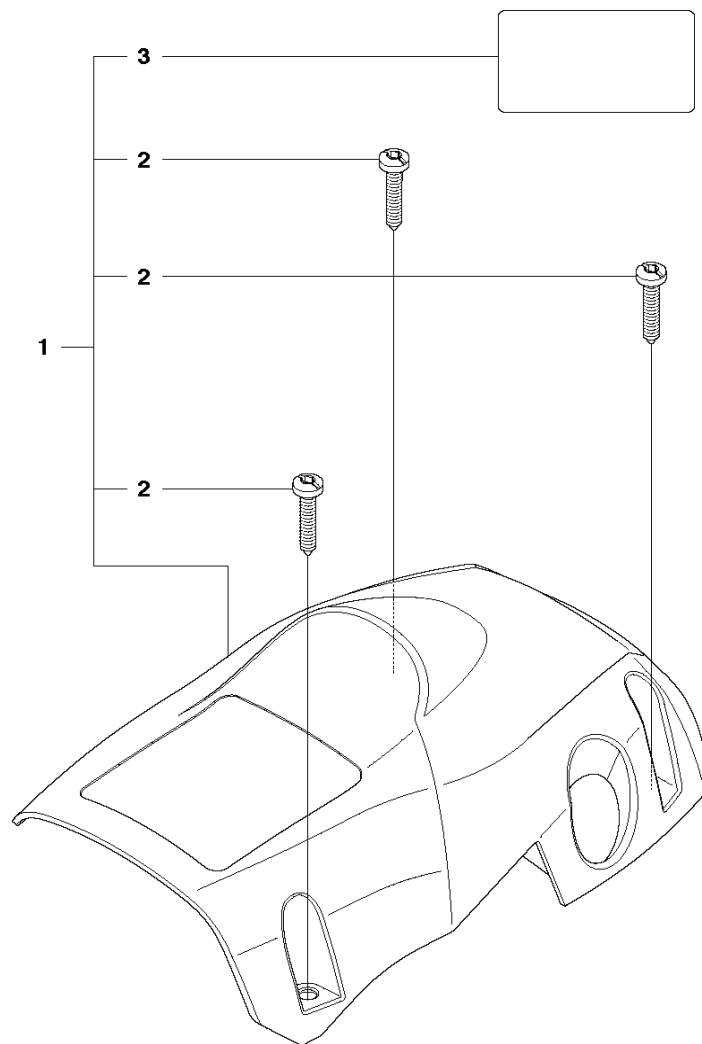

D CS2234, CS2234S, CS2238S, CS2238
COVER

REF.	ART. NR	ARTIKELBESKRIVNING	ANMÄRKNING	KIT
1	576545601	SATS		1
2	574320601	SCREW		3
3	545165957	SKYLT		1