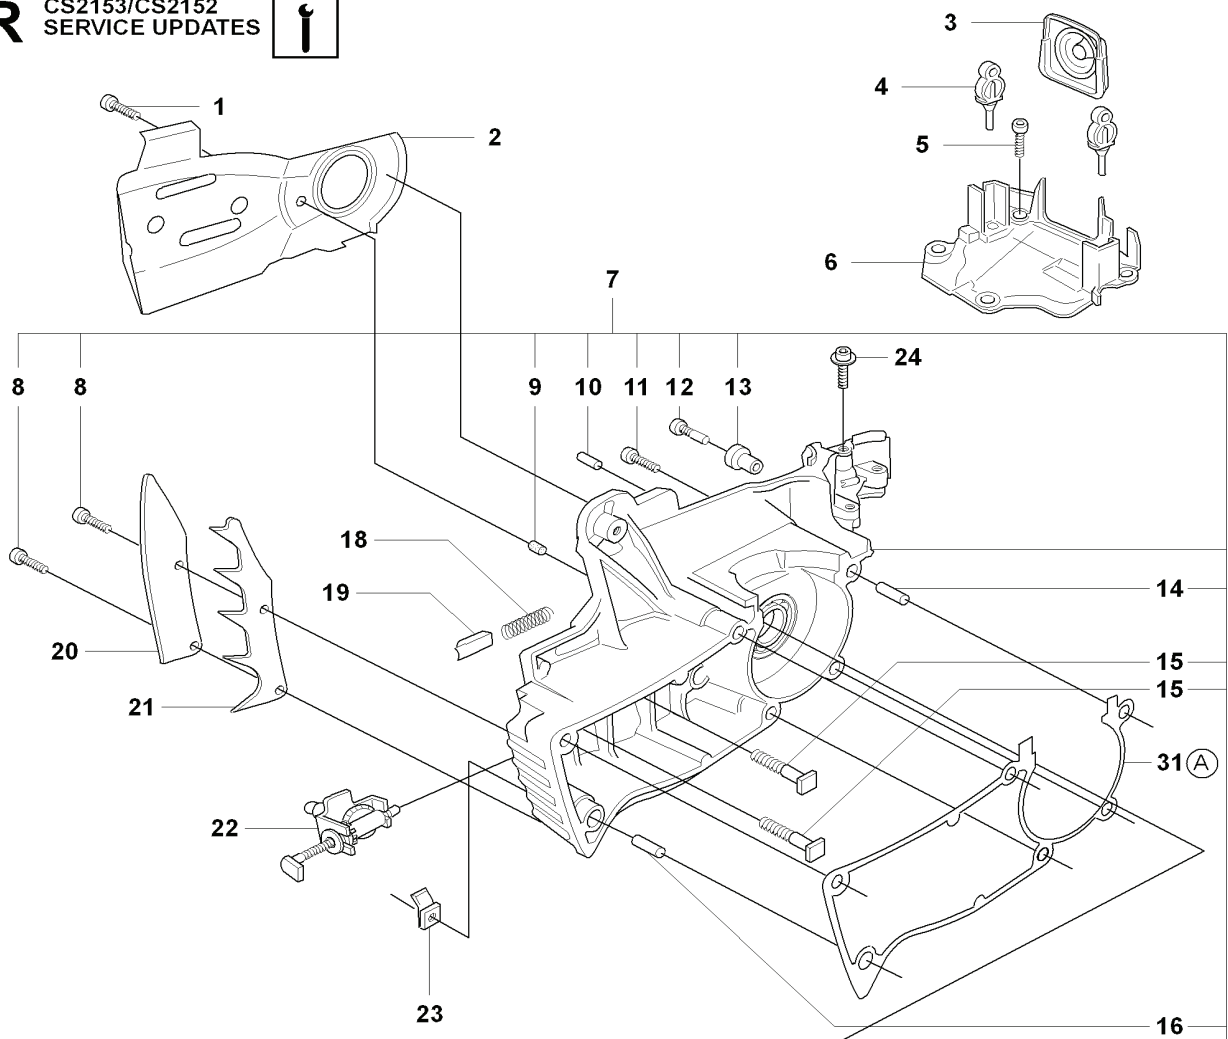

R CS2153/CS2152
SERVICE UPDATES

Up to 0719XXXXX (CS2147)
Up to 0725XXXXX (CS2152)