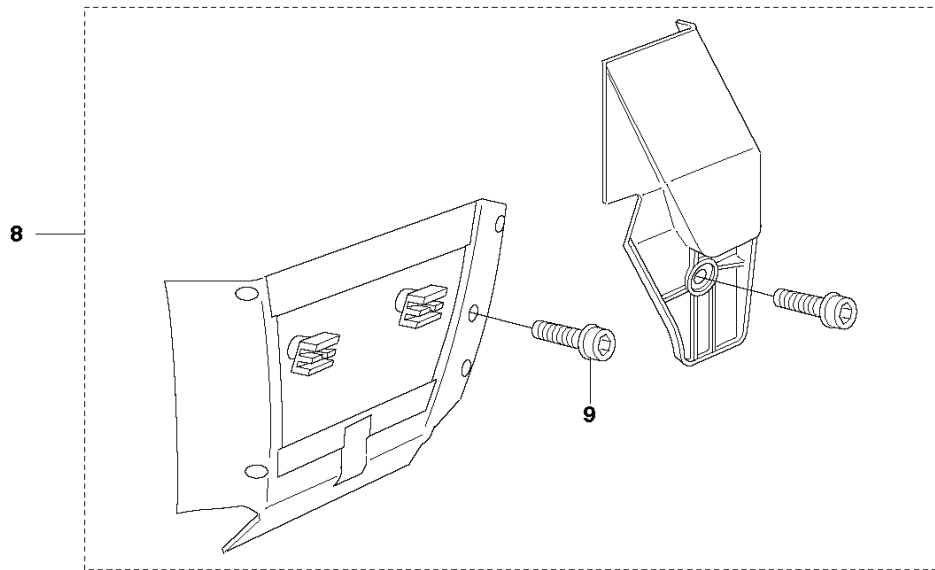

P 390XP
ACCESSORIES

WINTER KIT