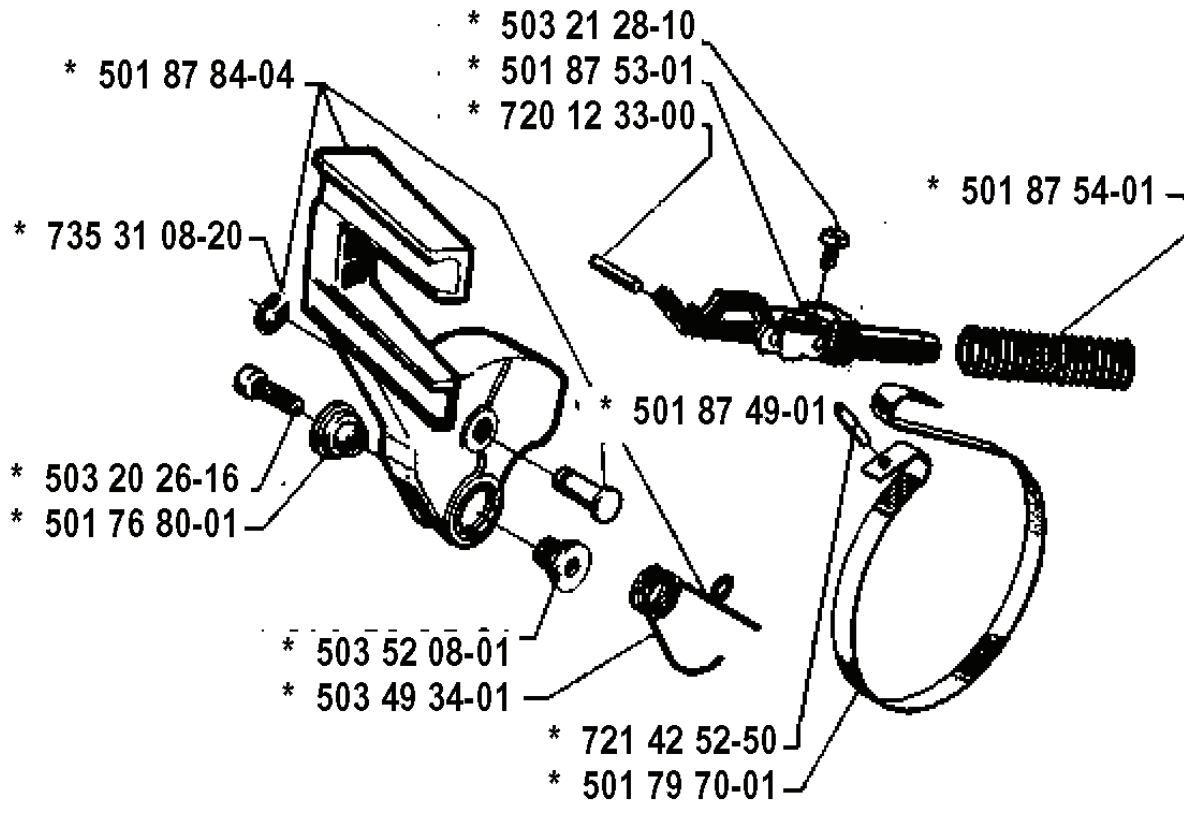

B * compl 503 45 59-01
* compl 503 45 59-03 (USA)

REF.	PART NO.	DESCRIPTION	REMARK	QTY.	KIT
503 45 59-01	503455901	CYLINDER COVER ASSY		1	
503 45 59-03	503455903	CYLINDER COVER ASSY	USA	1	
501 63 97-01	501639701	COVER		1	
503 20 32-28	503203228	SCREW		1	

A * compl 501 79 67-05

* 503 62 41-01

REF.	PART NO.	DESCRIPTION	REMARK	QTY.	KIT
5017967-05	501796705	CLUTCH COVER ASSY		1	
5018784-04	501878404	HAND GUARD ASSY		1	
7353108-20	735310820	E-CLIP		1	
5032026-16	503202616	SCREW IHSCM		1	
5017680-01	501768001	SHAFT		1	
5035208-01	503520801	SHAFT		1	
5034934-01	503493401	POSITION SPRING		1	
5018747-01	501874701	SPRING		1	
5032200-01	503220001	HEXAGON NUT		1	
5017958-01	501795801	CHAIN GUIDE		1	
5032128-10	503212810	SCREW CCRPANT		1	
5017969-02	501796902	HUB CAP		1	
5036241-01	503624101	LABEL		1	
5017970-01	501797001	BRAKE BAND		1	
7214252-50	721425250	SPRING PIN		1	
5018749-01	501874901	PIVOT PIN		1	
5018754-01	501875401	BRAKE SPRING		1	
7201233-00	720123300	PARALLEL PIN		1	
5018753-01	501875301	KNEE JOINT ASSY		1	