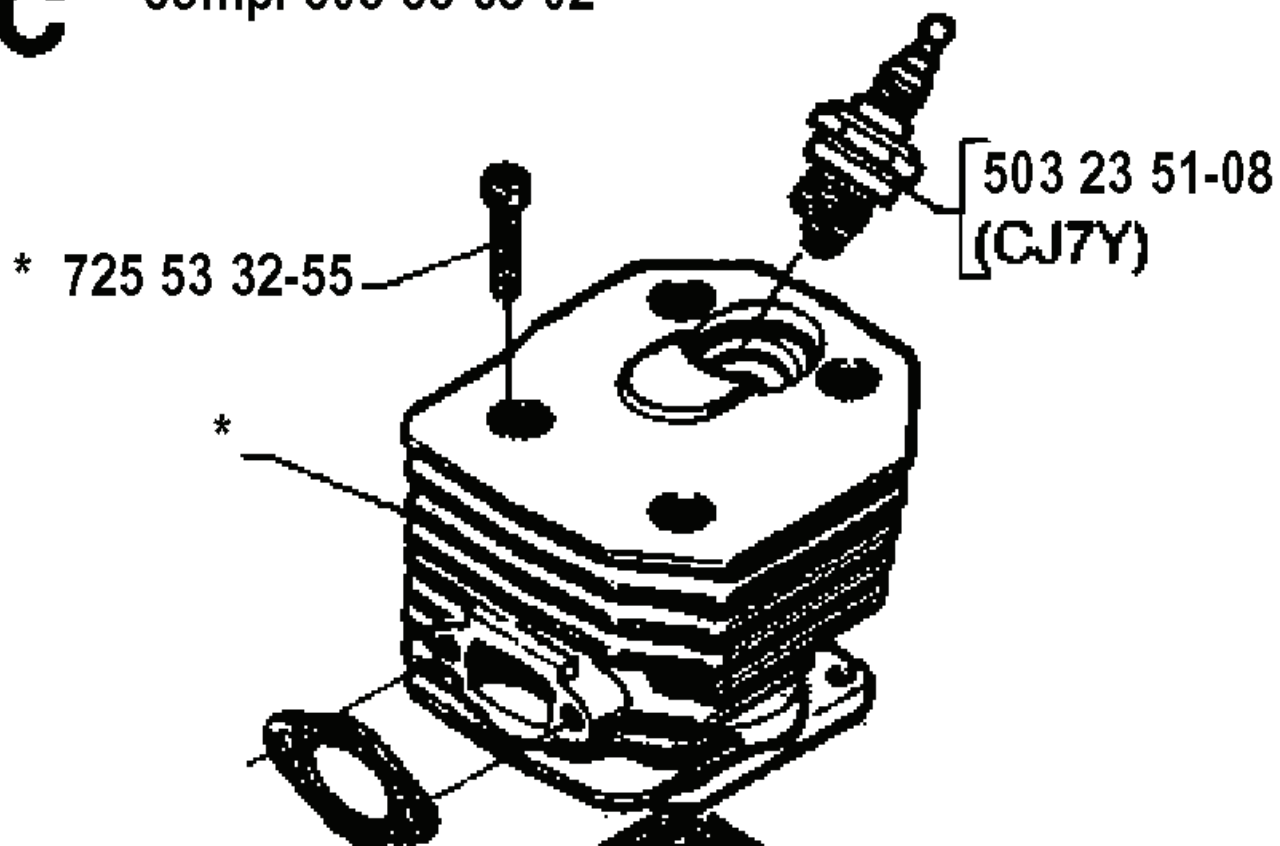

C * compl 503 53 68-02

* 725 53 32-55

503 23 51-08
(CJ7Y)

*

□ 501 86 60-02

□ 501 62 19-03 0.5mm

501 62 19-04 (Asien) 1.0mm

* 503 28 90-05

*

* 737 44 10-00

503 41 41-01 *

compl 503 51 32-71