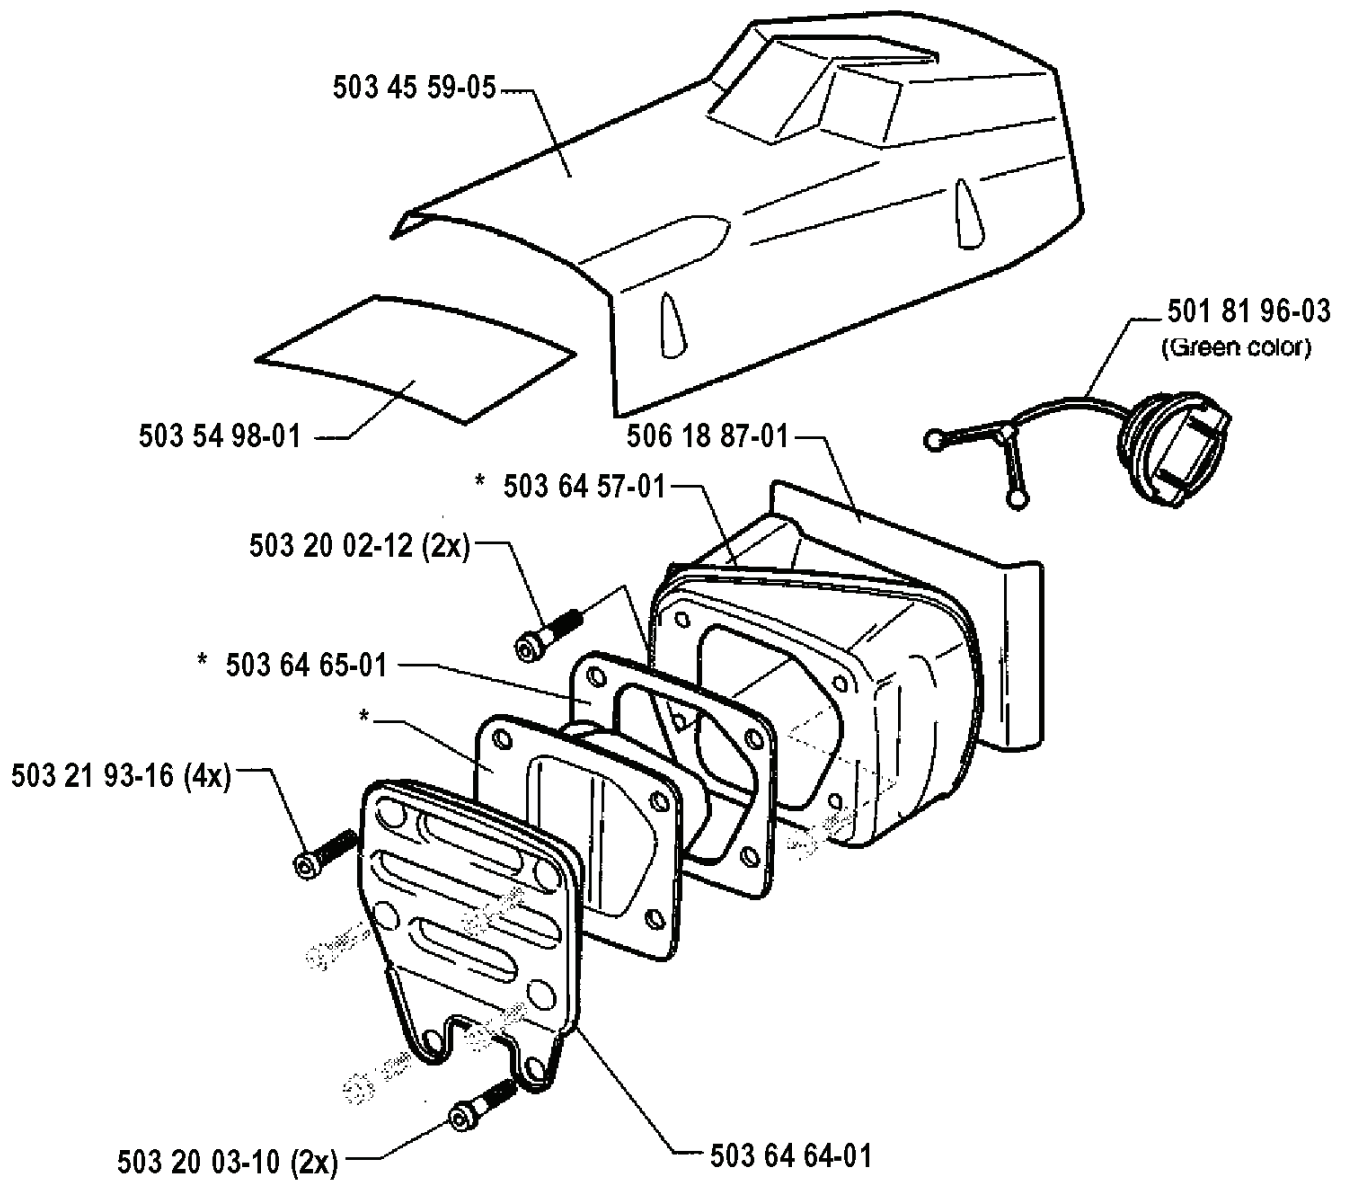

Q * compl. 503 65 06-01