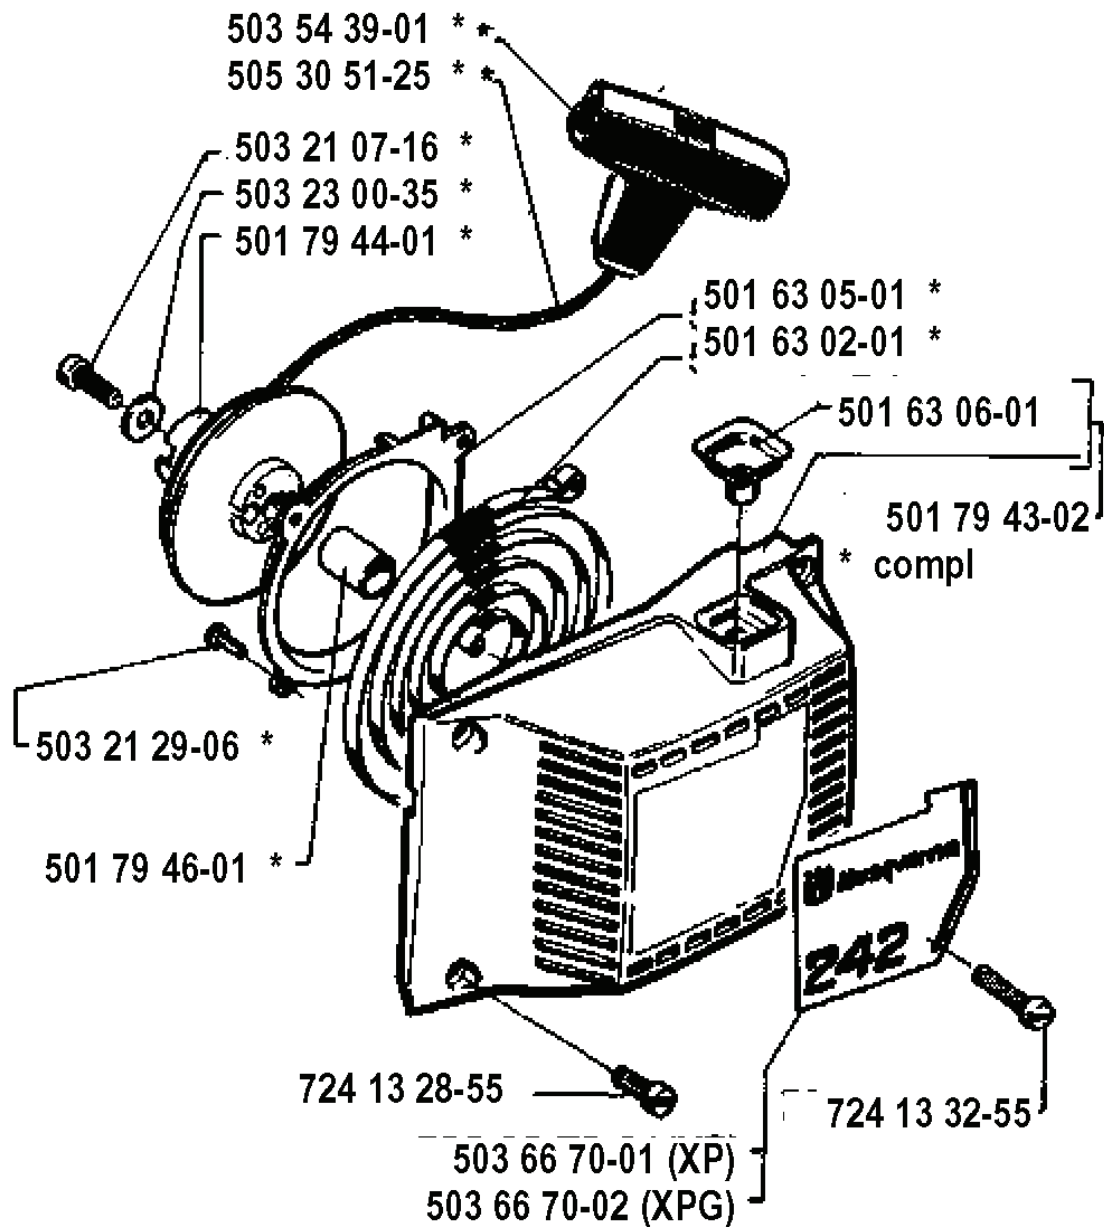

242, 19941400001-19981800000

SPARE PARTS LIST

L * compl 501 79 42-03

REF.	PART NO.	DESCRIPTION	REMARK	QTY.	KIT
5017942-03	501794203	STARTER ASSY		1	
5035439-01	503543901	STARTER HANDLE		1	
5053051-25	505305125	STARTER ROPE		1	
5032107-16	503210716	SCREW IHSCT		1	
5032300-35	503230035	WASHER		1	
5017944-01	501794401	STARTER PULLEY ASSY		1	
5032129-06	503212906	SCREW CCRPANT		1	
5017946-01	501794601	BEARING SLEEVE		1	
7241328-55	724132855	SCREW CRPANM		1	
5036670-01	503667001	DECAL	XP	1	
5036670-02	503667002	DECAL	XPG	1	
7241332-55	724133255	SCREW		1	
5017943-02	501794302	STARTER HOUSING		1	
5016306-01	501630601	SLEEVE		1	
5016302-01	501630201	RECOIL SPRING		1	
5016305-01	501630501	GUARD RING		1	
5034866-02	503486602	WINTER COVER ASSY	WINTER, BLUE	1	

*

* 737 44 10-00

503 41 41-01 *

compl 503 51 32-71

REF.	PART NO.	DESCRIPTION	REMARK	QTY.	KIT
5035368-02	503536802	CYLINDER ASSY		1	
7255332-55	725533255	SCREW		1	
5018660-02	501866002	GASKET		1	
5016219-03	501621903	GASKET		1	
5016219-04	501621904	GASKET	ASIEN	1	
5032890-05	503289005	PISTON RING		1	
7374410-00	737441000	SNAP RING		1	
5035132-71	503513271	PISTON ASSY		1	
5034141-01	503414101	NEEDLE BEARING		1	
5032351-08	503235108	SPARK PLUG	CJ7Y	1	

A * compl 501 79 67-05

* 503 62 41-01

REF.	PART NO.	DESCRIPTION	REMARK	QTY.	KIT
5017967-05	501796705	CLUTCH COVER ASSY		1	
5018784-04	501878404	HAND GUARD ASSY		1	
7353108-20	735310820	E-CLIP		1	
5032026-16	503202616	SCREW IHSCM		1	
5017680-01	501768001	SHAFT		1	
5035208-01	503520801	SHAFT		1	
5034934-01	503493401	POSITION SPRING		1	
5018747-01	501874701	SPRING		1	
5032200-01	503220001	HEXAGON NUT		1	
5017958-01	501795801	CHAIN GUIDE		1	
5032128-10	503212810	SCREW CCRPANT		1	
5017969-02	501796902	HUB CAP		1	
5036241-01	503624101	LABEL		1	
5017970-01	501797001	BRAKE BAND		1	
7214252-50	721425250	SPRING PIN		1	
5018749-01	501874901	PIVOT PIN		1	
5018754-01	501875401	BRAKE SPRING		1	
7201233-00	720123300	PARALLEL PIN		1	
5018753-01	501875301	KNEE JOINT ASSY		1	