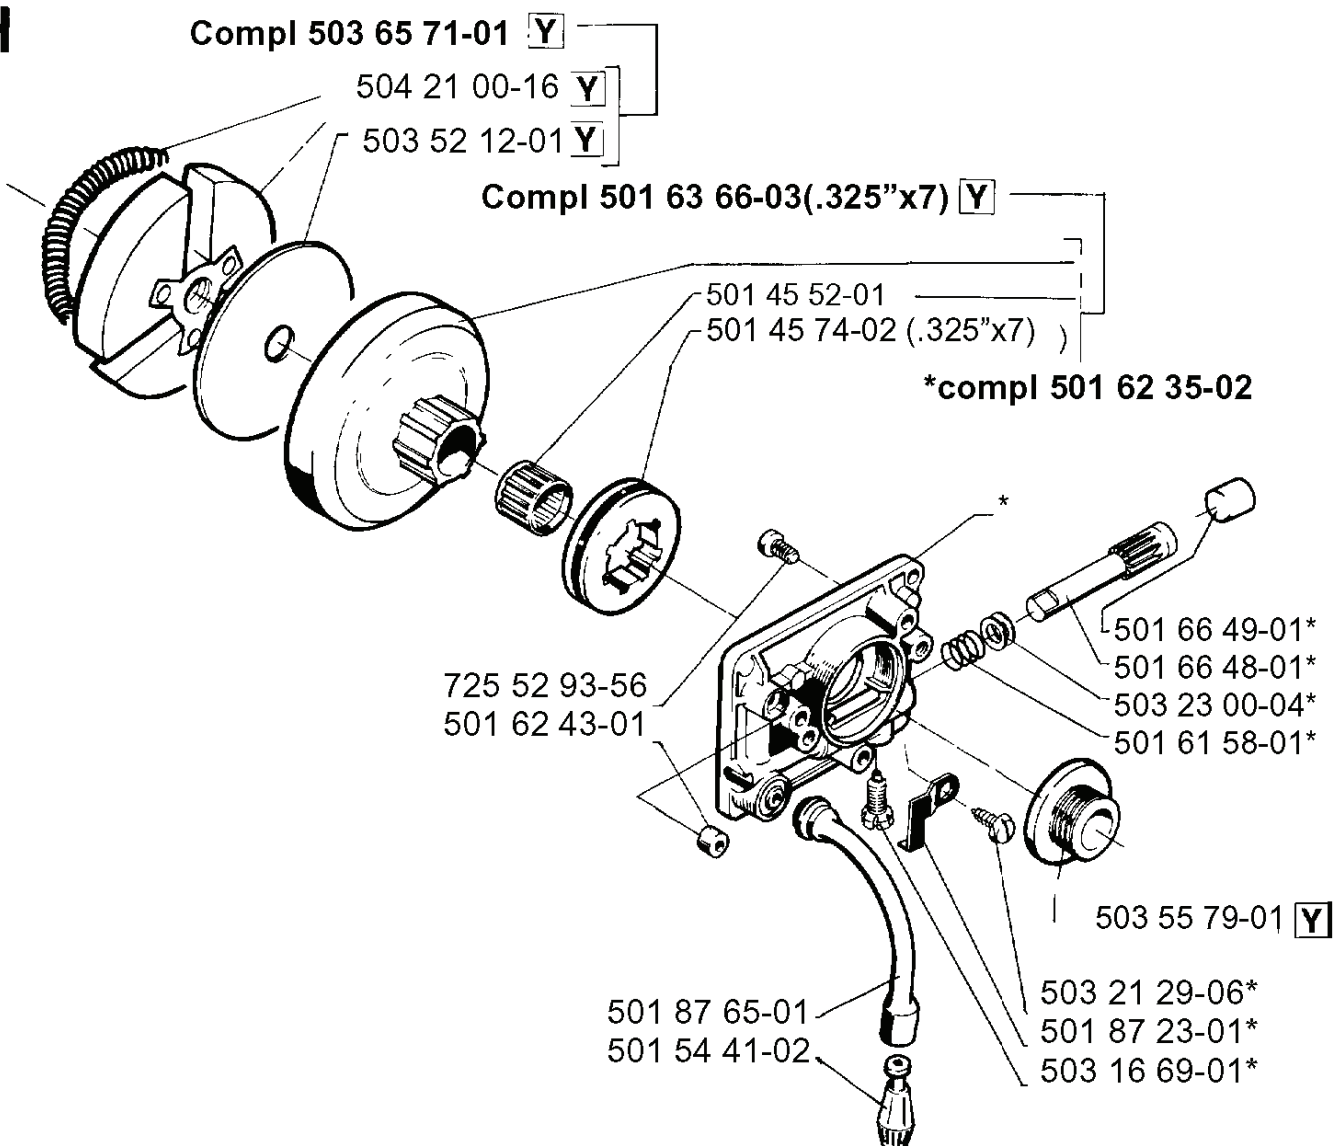

A * compl 501 79 67-05

* 503 62 41-01

REF.	PART NO.	DESCRIPTION	REMARK	QTY.	KIT
5017967-05	501796705	CLUTCH COVER ASSY		1	
5018784-04	501878404	HAND GUARD ASSY		1	
7353108-20	735310820	E-CLIP		1	
5032026-16	503202616	SCREW IHSCM		1	
5017680-01	501768001	SHAFT		1	
5035208-01	503520801	SHAFT		1	
5034934-01	503493401	POSITION SPRING		1	
5018747-01	501874701	SPRING		1	
5032200-01	503220001	HEXAGON NUT		1	
5017958-01	501795801	CHAIN GUIDE		1	
5032128-10	503212810	SCREW CCRPANT		1	
5017969-02	501796902	HUB CAP		1	
5036241-01	503624101	LABEL		1	
5017970-01	501797001	BRAKE BAND		1	
7214252-50	721425250	SPRING PIN		1	
5018749-01	501874901	PIVOT PIN		1	
5018754-01	501875401	BRAKE SPRING		1	
7201233-00	720123300	PARALLEL PIN		1	
5018753-01	501875301	KNEE JOINT ASSY		1	

725 52 93-56

501 62 43-01

501 66 49-01*

501 66 48-01*

503 23 00-04*

501 61 58-01*

503 55 79-01 **Y**

501 87 65-01

501 54 41-02

503 21 29-06*

501 87 23-01*

503 16 69-01*

REF.	PART NO.	DESCRIPTION	REMARK	QTY.	KIT
5036571-01	503657101	CLUTCH ASSY		1	
5042100-16	504210016	CLUTCH SPRING		1	
5035212-01	503521201	WASHER		1	
7255293-56	725529356	SCREW IHSCM		1	
5016243-01	501624301	SEALING RING		1	
5018765-01	501876501	OIL HOSE		1	
5015441-02	501544102	OIL SCREEN		1	
5031669-01	503166901	PIN SCREW		1	
5018723-01	501872301	LOCKING SPRING		1	
5032129-06	503212906	SCREW CCRPANT		1	
5035579-01	503557901	PUMP PINION		1	
5016158-01	501615801	SPRING		1	
5032300-04	503230004	WASHER		1	
5016648-01	501664801	PUMP PISTON		1	
5016649-01	501664901	TÄTNINGSPROPP		1	
5016235-02	501623502	OIL PUMP ASSY		1	
5014574-02	501457402	RIM	.325X7	1	
5014552-01	501455201	NEEDLE BEARING		1	
5016366-03	501636603	CLUTCH DRUM ASSY	.325X7	1	